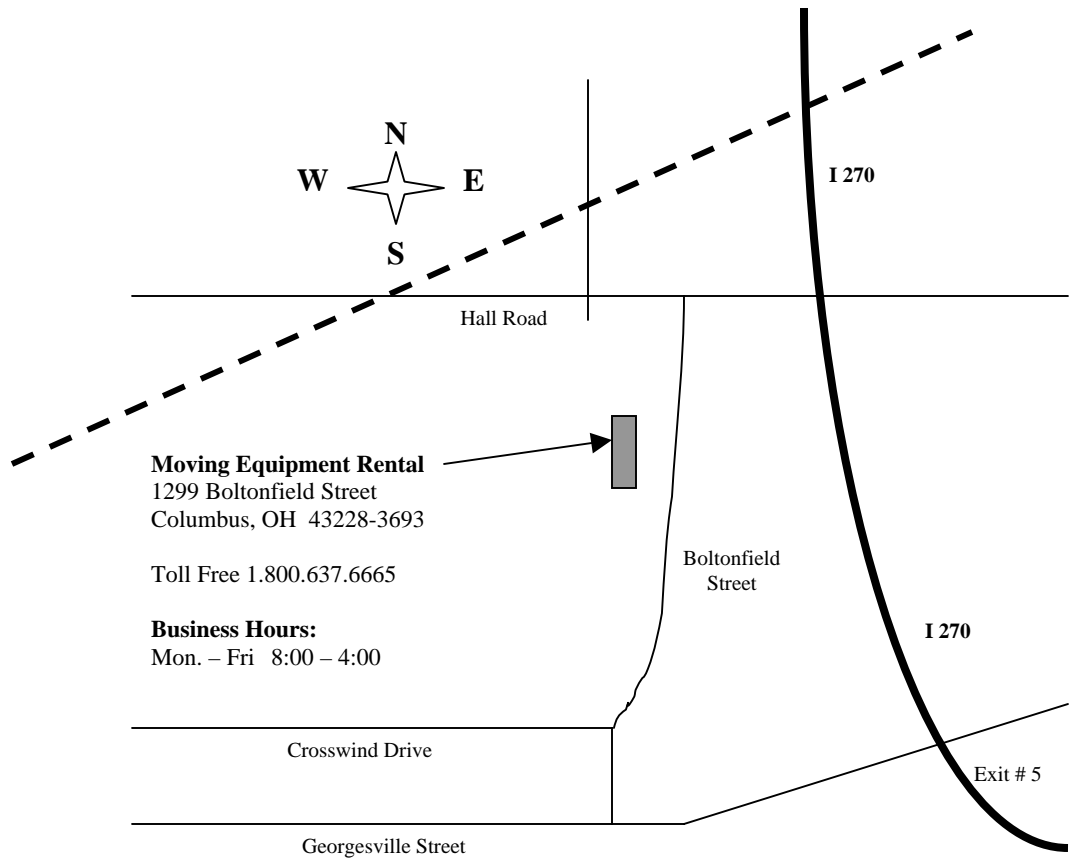

Moving Equipment Rental
1299 Boltonfield Street
Columbus, OH 43228-3693

Toll Free 1.800.637.6665

Business Hours:
Mon. – Fri 8:00 – 4:00

Hall Road

Boltonfield Street

I 270

I 270

Crosswind Drive

Georgesville Street

Exit # 5