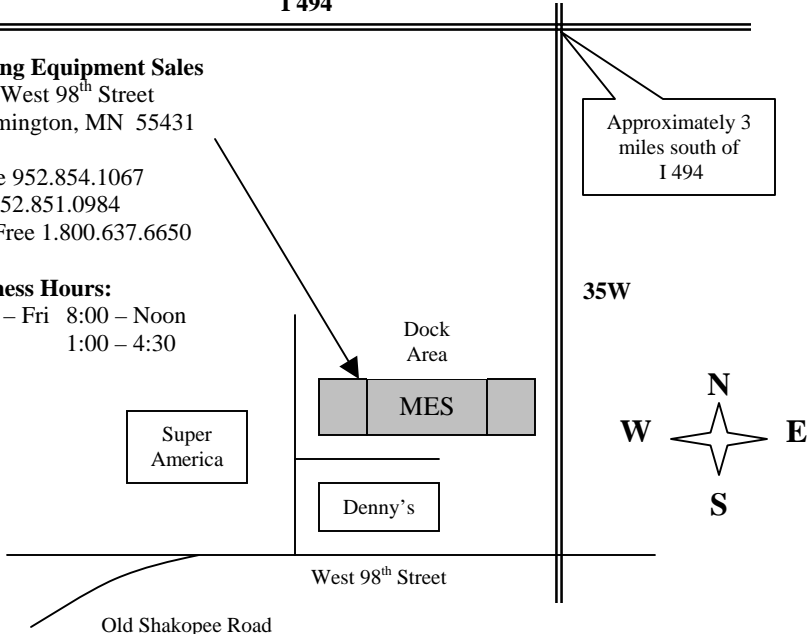

35W

Dock
Area

MES

Super
America

Denny's

West 98th Street

Old Shakopee Road

I 494

35W

Dock
Area

Super
America

MER

Denny's

West 98th Street

Old Shakopee Road

Moving Equipment Rental
5661 Natural Bridge Avenue
St. Louis, MO 63120