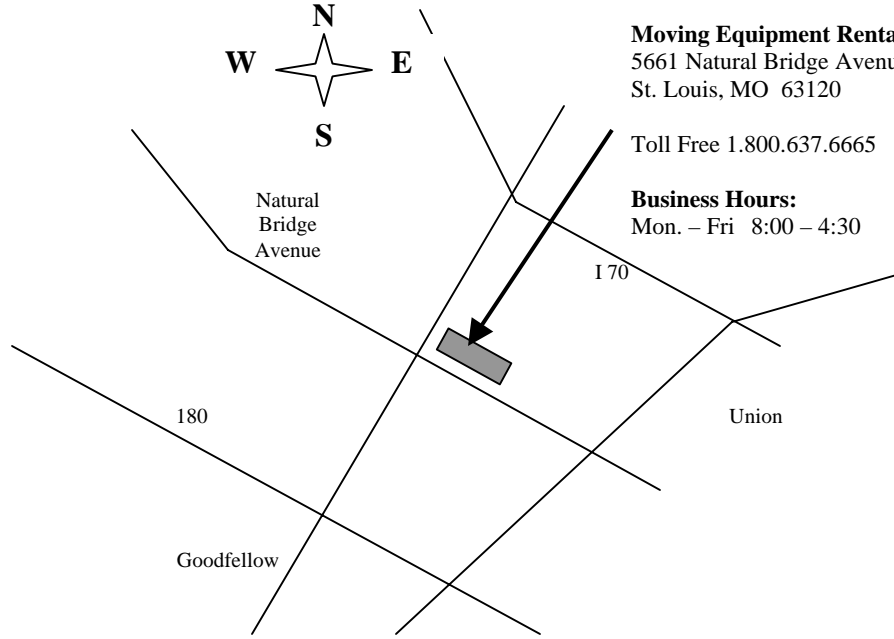

Moving Equipment Rental
5661 Natural Bridge Avenue
St. Louis, MO 63120

Toll Free 1.800.637.6665

Business Hours:
Mon. – Fri 8:00 – 4:30