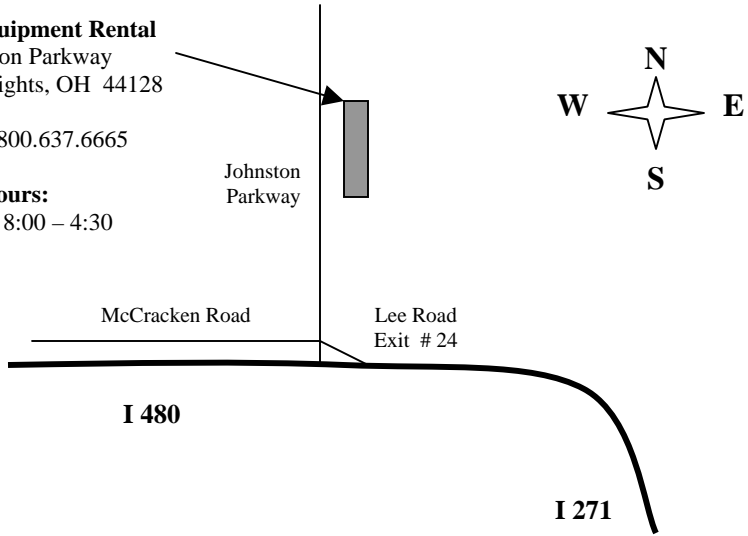

Moving Equipment Rental
4901 Johnston Parkway
Garfield Heights, OH 44128

Toll Free 1.800.637.6665

Business Hours:
Mon. – Fri 8:00 – 4:30